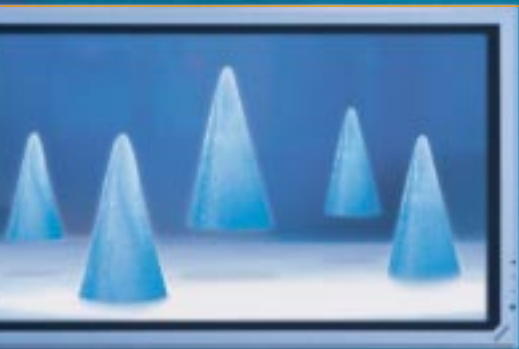

SONY®

Sony launches the

1st Super Audio CD

Multi-channel DVD players in Asia...

A powerful combination of DVD-Video and Super Audio CD capabilities...

Sony's newest line-up of combination DVD-Video and Super Audio CD multi-channel players brings together the best in audio and video quality. The DVP-NS700V and the DVP-NS900V are aimed at expanding Super Audio CD to a broader audience. Each model boasts a distinct array of enhanced functions that will cater to the specific needs of home theatre and A/V enthusiasts.